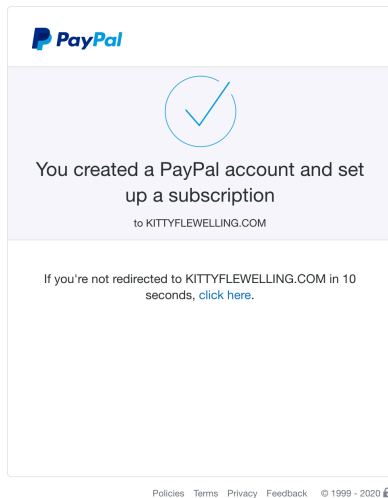

Success! You've created a PayPal account and set up a subscription. You will now be redirected back to yoga.kittyflewelling.com.

KITTYFLEWELLING.COM

You have successfully signed up and paid for a yoga membership with me, Kitty Flewelling!

Kitty Flewelling Yoga & Pilates   Live Online & Recorded Classes   Video Library   Dashboard ▾   My Account | ☰ | 🔍

member menu →

THANK YOU

Your subscription has been set up successfully!

You will receive an email shortly with more information about your membership!

[Visit Folly Dashboard](#) ← **Visit your dashboard**

Visit your [account](#). ← **Visit your account**

Edit

You can now explore your member dashboard, account or video library. Join me in a class this week!

When you want to log back in go to <https://yoga.kittyflewelling.com/login/>